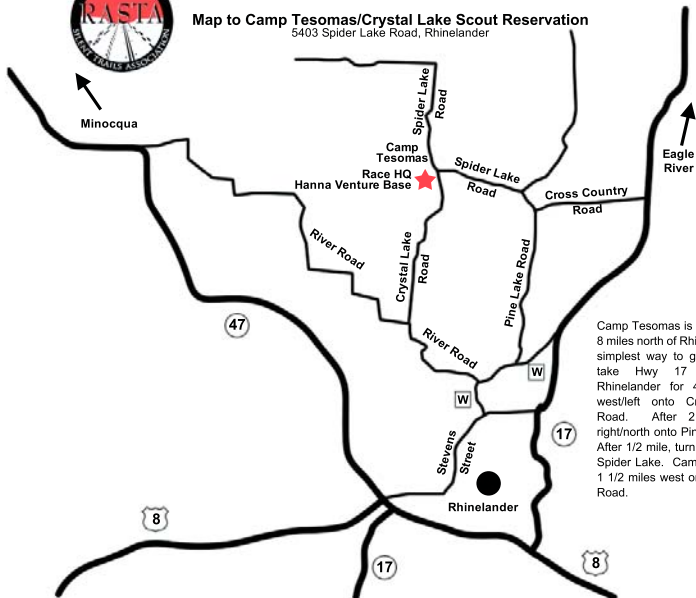

Map to Camp Tesomas/Crystal Lake Scout Reservation

5403 Spider Lake Road, Rhinelander

Camp Tesomas is approximately 8 miles north of Rhinelander. The simplest way to get there is to take Hwy 17 north from Rhinelander for 4 miles, turn west/left onto Cross Country Road. After 2 miles, turn right/north onto Pine Lake Road. After 1/2 mile, turn left/west onto Spider Lake. Camp Tesomas is 1 1/2 miles west on Spider Lake Road.