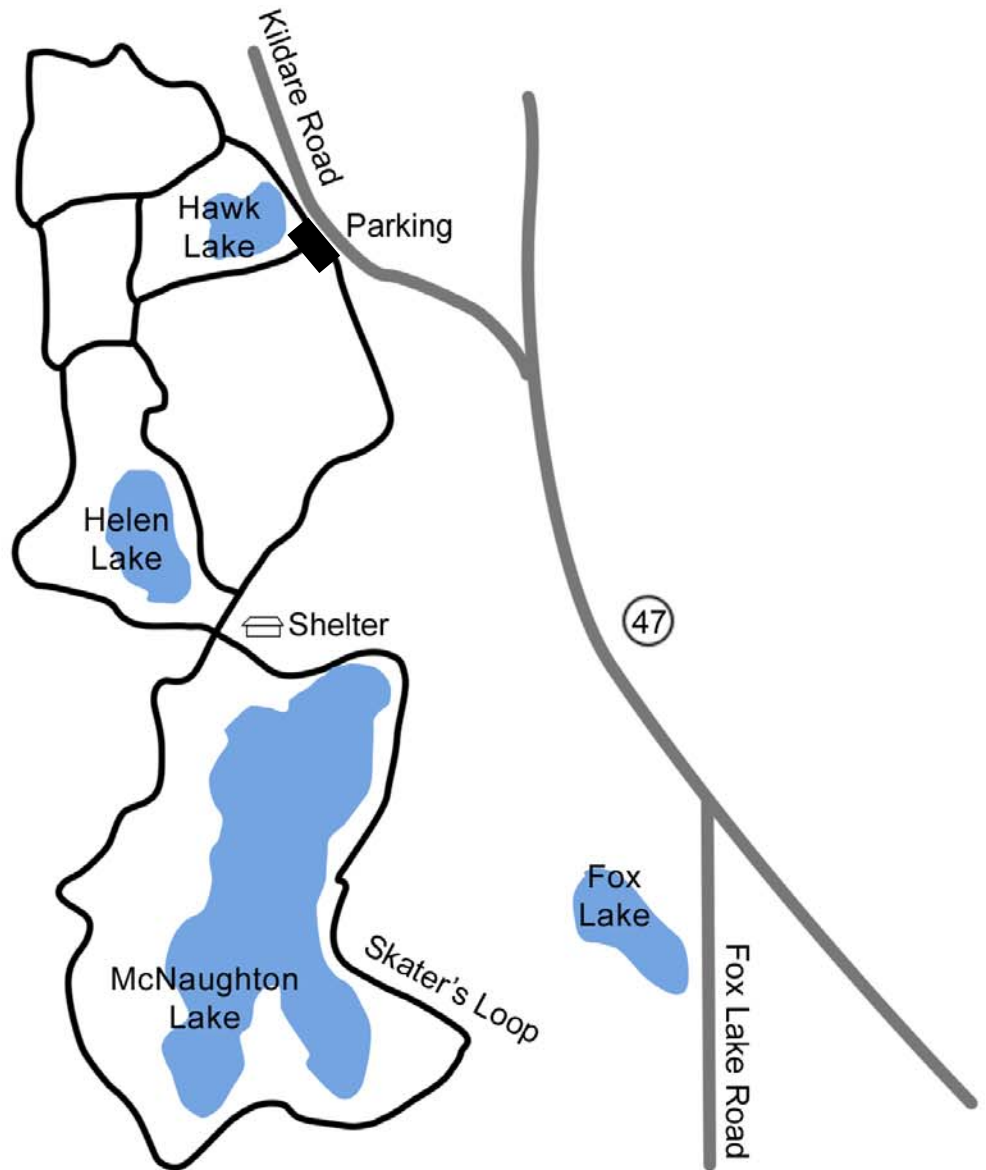

McNaughton Lake

Bike, Hike & XC Ski

Approximately 13 miles of double track trails

This map courtesy of
BIKES-N-BOARDS
1670 N. Stevens St., Rhinelander, WI 54501
(715) 369 - 1999 bikes-n-boards.com
The Northwoods most complete cycling source

Trail changes? Distances? Trail descriptions? Feedback appreciated: maps@bikes-n-boards.com

MAP KEY

Roads	Double Track	Single Track	No Riding	XC Ski Only	Snowmobile
-------	--------------	--------------	-----------	-------------	------------