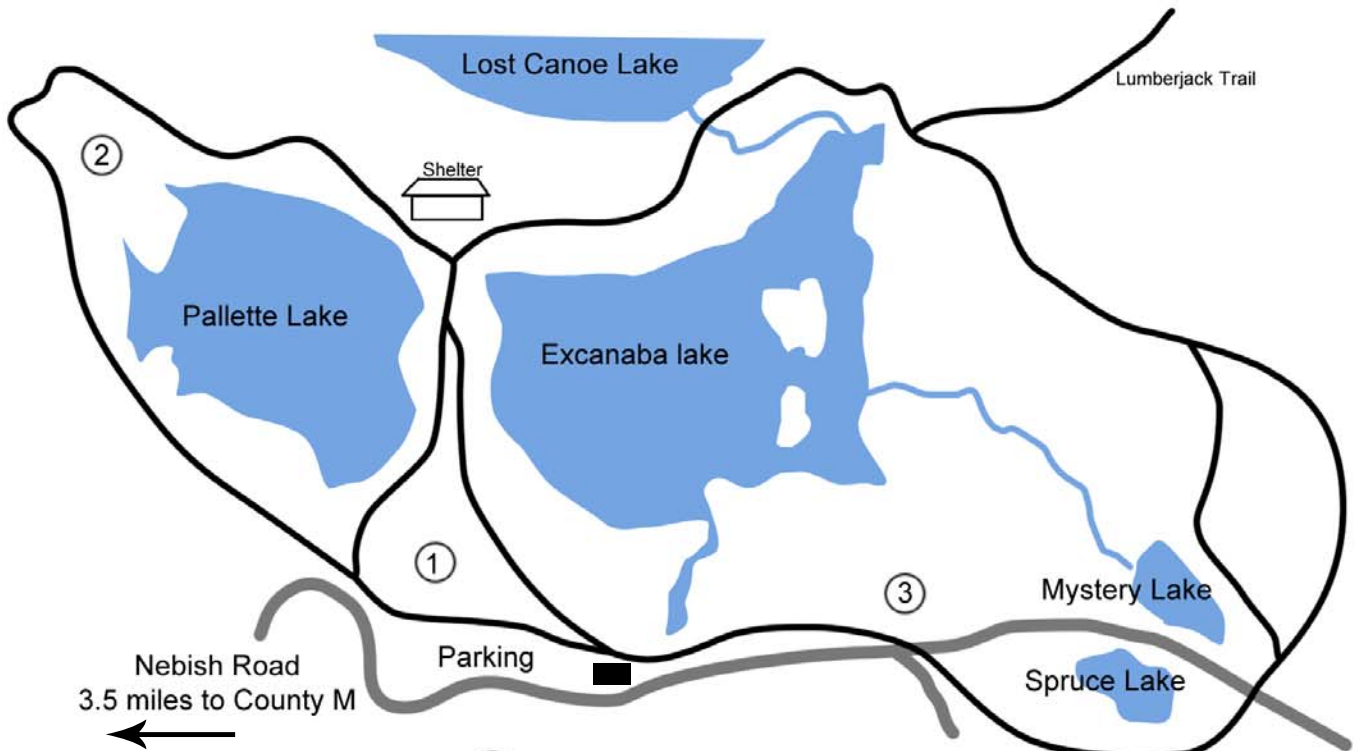

# Escanaba Lake

This map courtesy of  
**BIKES-N-BOARDS**  
 1670 N. Stevens St., Rhinelander, WI 54501  
 (715) 369 - 1999 [bikes-n-boards.com](http://bikes-n-boards.com)  
 The Northwoods most complete cycling source

Trail changes? Distances? Trail descriptions? Feedback appreciated: [maps@bikes-n-boards.com](mailto:maps@bikes-n-boards.com)

- ① 2.1 miles
- ② 4.0 miles
- ③ 5.5 miles

**MAP KEY**

 Roads	 Double Track	 Single Track	 No Riding	 XC Ski Only	 Snowmobile
--	--	--	---	---	--